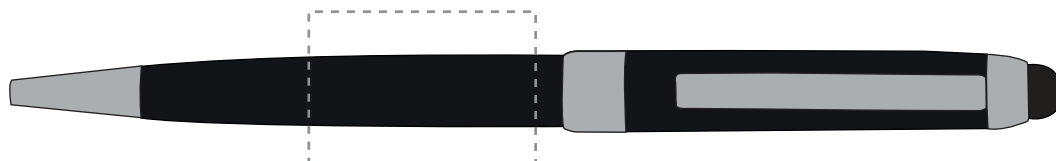

**PANTONE REFERENCE(S)**

● Engraving

ARTWORK SCALE 100%

ARTWORK SCALE 100%

Rotary Engrave Area:

30mm x 20mm

Product Image for visualisation
- colours may vary

The dashed line is to demonstrate print area and will not appear on your printed item